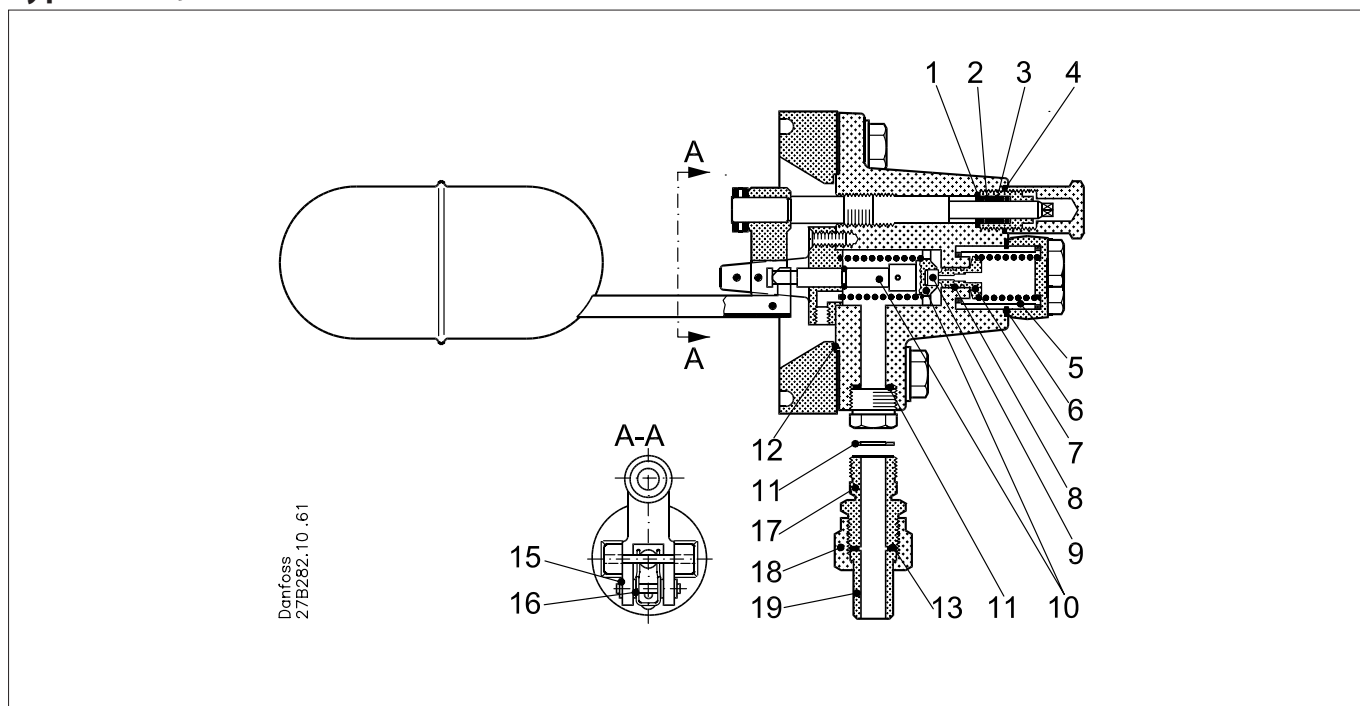

Data sheet – Spare parts and accessories

Float valves
Types SV 4, SV 5 and SV 6

Description	Pos. #	Qty.	Code no.
Seal kit			
Sealing ring	1	1	027B2070
O-ring	2	2	
Washer	3	1	
Washer, nylon	4	1	
Gasket	6	1	
Alu gasket	11	2	
Gasket	12	1	
Alu gasket	13	2	
Alu gasket	14	2	
Service kit			
Valve plate, teflon	9	1	027B2073
Cone incl. tap	10	1	
Locking ring	15	2	
Washer, nylon	16	2	
Strainer			
Strainer	5	1	027B2071
Orifice assembly			
Gasket	6	1	027B2080
Orifice dia. 1.0 mm	7	1	
O-ring	8	1	
Valve plate, nylon	9	1	
Orifice assembly			
Gasket	6	1	027B2081
Orifice dia. 1.5 mm	7	1	
O-ring	8	1	
Valve plate, nylon	9	1	
Orifice assembly			
Gasket	6	1	027B2082
Orifice dia. 2.0 mm	7	1	
O-ring	8	1	
Valve plate, nylon	9	1	

Description	Pos. #	Qty.	Code no.
Orifice assembly			
Gasket	6	1	027B2083
Orifice dia. 1.0 mm	7	1	
O-ring	8	1	
Valve plate, nylon	9	1	
Orifice assembly			
Gasket	6	1	027B2084
Orifice dia. 1.0 mm	7	1	
O-ring	8	1	
Valve plate, nylon	9	1	
Orifice assembly (default SV 4)			
Gasket	6	1	027B2085
Orifice dia. 3.0 mm	7	1	
O-ring	8	1	
Valve plate, nylon	9	1	
Orifice assembly (default SV 5)			
Gasket	6	1	027B2086
Orifice dia. 3.5 mm	7	1	
O-ring	8	1	
Valve plate, nylon	9	1	
Orifice assembly (default SV 6)			
Gasket	6	1	027B2087
Orifice dia. 4.0 mm	7	1	
O-ring	8	1	
Valve plate, nylon	9	1	
Orifice assembly (default SV 6)			
Alu gasket	11	1	027B2075
Alu gasket	13	1	
Nipple	17	1	
Union	18	1	
Welding nipple	19	1	