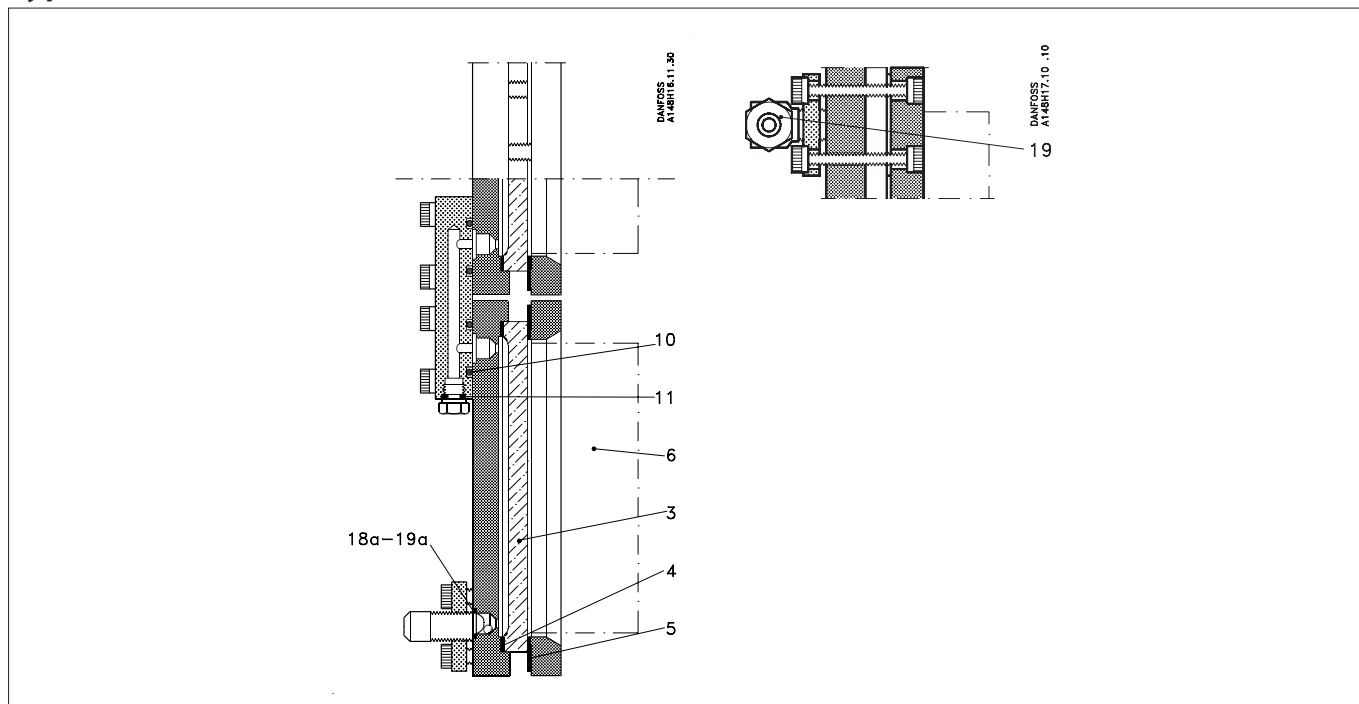

Data sheet – Spare parts and accessories

Sight glasses

Types LLG, LLG-S, LLG-F and LLG-SF 185 - 1550 (7¼ - 61 in.)

Description	Pos. #	Qty.	Size	Code no.
Repair kit, complete set of gaskets				
Gasket for sight glass	4	1	Size 185 (7¼ in.)	2453+056
Protective coating for sight glass	5			
Gasket for nipple for type LLG	18a			
Gaskets for stop valve and for nipple	19a			
Gaskets for stop valve and for nipple	19a			
Gasket for sight glass	4	1	Size 335 (13¼ in.)	2453+057
Protective coating for sight glass	5			
Gasket for nipple for type LLG	18a			
Gaskets for stop valve and for nipple	19a			
Gaskets for stop valve and for nipple	19a			
Gasket for sight glass	4	1	Size 590 (23¼ in.)	2453+058
Protective coating for sight glass	5			
O-ring for connecting piece for	10			
Gasket for connecting piece for	11			
Gasket for nipple for type LLG	18a			
Gaskets for stop valve and for nipple	19a	1	Size 740 (29¼ in.)	2453+059
Protective coating for sight glass	5			
Gasket for nipple for type LLG	18a			
Gaskets for stop valve and for nipple	19a			
Gaskets for stop valve and for nipple	19a			
Gasket for sight glass	4	1	Size 995 (39¼ in.)	2453+060
Protective coating for sight glass	5			
O-ring for connecting piece for	10			
Gasket for connecting piece for	11			
Gasket for nipple for type LLG	18a			
Gaskets for stop valve and for nipple	19a	1	Size 1145 (45 in.)	2453+061
Protective coating for sight glass	5			
O-ring for connecting piece for	10			
Gasket for connecting piece for	11			
Gasket for nipple for type LLG	18a			
Gaskets for stop valve and for nipple	19a	1	Size 1550 (61 in.)	2453+062
Protective coating for sight glass	5			
O-ring for connecting piece for	10			
Gasket for connecting piece for	11			
Gasket for nipple for type LLG	18a			
Gaskets for stop valve and for nipple	19a			