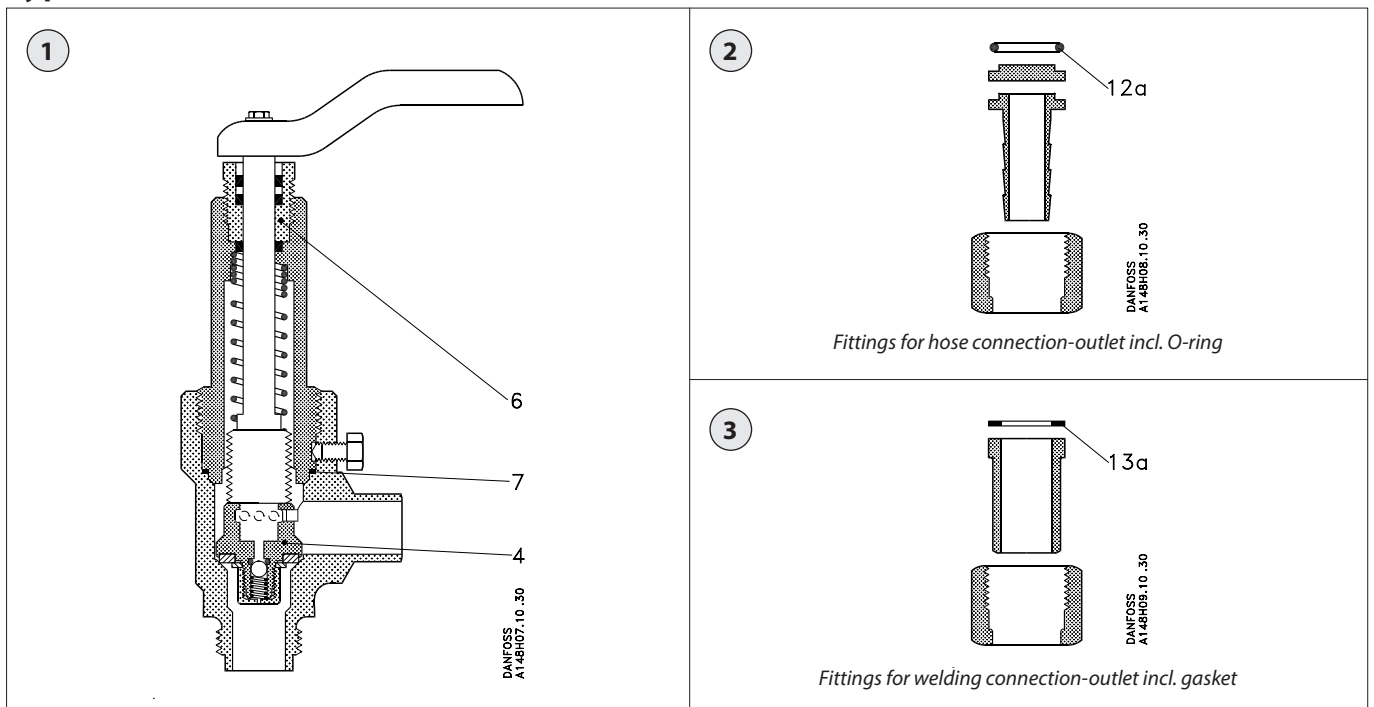

Data sheet – Spare parts and accessories

**Shut-off valve
Type QDV**

Description	Pos. #	Qty.	Code no.
Repair kit, complete set of gaskets			
Cone for complete incl. steel balls and Allen screw	4	1	2453+092*
Gaskets complete for packing gland	6	1	
Gasket for housing/bonnet	7	1	
O-ring hose connection	12a	1	
Gasket for nipple connection Allen key	13a	1	
Packing gland incl. gaskets (with O-rings)			
Packing gland incl. gaskets	6	1	148B4056*

Description	Pos. #	Qty.	Code no.
Grease for packing gland (tube)			
Grease for packing gland (tube)		1	148H3445
Optional extra Fittings for:			
Hose connection-outlet incl. O-ring - G $\frac{3}{8}$ - fig. 2		1	148H3451
Welding connection-outlet incl. gasket - G $\frac{3}{8}$ - fig. 3		1	148H3452